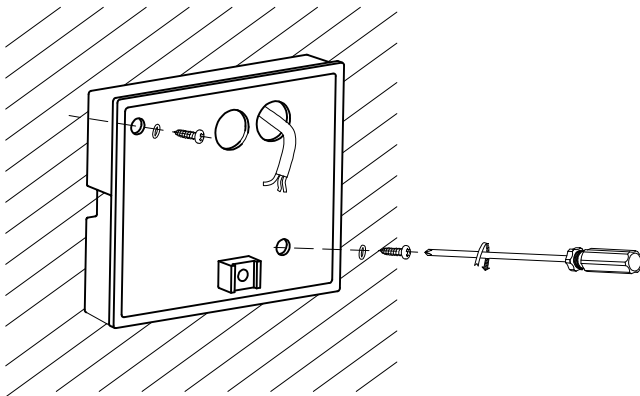

230V
50Hz

LED

CLASS I

IP65

solar light

MONTERINGSVEJLEDNING TANGO

1

2

3

4

INCOMING SUPPLY

TO FITTING

LIVE (Brown or Red)

LIVE

EARTH (Green & Yellow)

EARTH