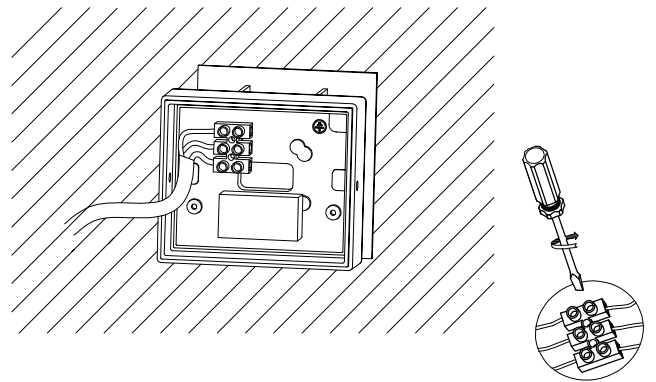

230V
50Hz

LED

CLASS I

IP65

solar light

MONTERINGSVEJLEDNING TANGO

1

2

3

4

INCOMING SUPPLY

TO FITTING

LIVE (Brown or Red)

LIVE

EARTH (Green & Yellow)

EARTH