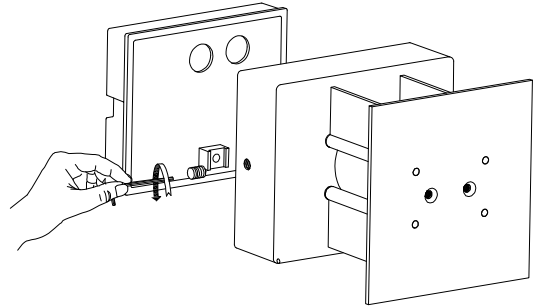

230V
50Hz

LED

CLASS I

IP65

solar light

MONTERINGSVEJLEDNING TANGO

1

2

3

4

INCOMING SUPPLY

TO FITTING

LIVE (Brown or Red)

LIVE

EARTH (Green & Yellow)

EARTH